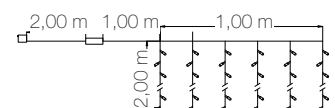

JFM385A

Rideau Flash blanc pur & Led blanc chaud
White flash and warm white LED curtain

L x H 1,00m x 2,00m
P(W) 7W
⚡ 24V
Led x 12 + x 84
Cable
Anim Flash