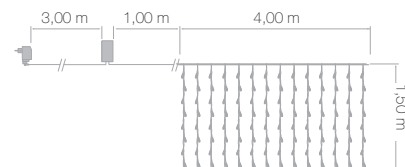

⊗x Rideaux Flicker® Led Grand Modèle
Large Model Flicker Led® Curtains

JFL50
Rideau Flicker® Led
Flicker® Led Curtain

LxH	4,00m x 1,50m
P(W)	21W
⚡	24V
Led	○ x 252
Cable	○
Anim	16 %

JFL50B
Rideau Flicker® Led
Flicker® Led Curtain

LxH	4,00m x 1,50m
P(W)	21W
⚡	24V
Led	● x 252
Cable	○
Anim	16 %