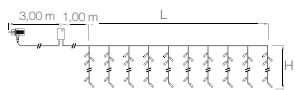

xx Rideaux Led "High Speed"
'High Speed' Led curtains

JFHS35	JFHS35A
L x H 1,00m x 1,00m	L x H 1,00m x 1,00m
P(W) 7W	P(W) 7W
↘ 24V	↘ 24V
Led ○ x 100	Led ● x 100
Cable ●	Cable ●
Anim 18 🎵	Anim 18 🎵

JFHS35B	JFHS36B
L x H 1,00m x 1,00m	L x H 1,00m x 2,00m
P(W) 7W	P(W) 36W
↘ 24V	↘ 24V
Led ● x 100	Led ● x 400
Cable ●	Cable ●
Anim 18 🎵	Anim 18 🎵