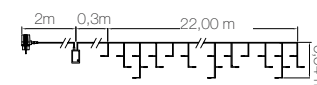

JFL359
Stalactite Led Grand Modèle
Large Model Led Stalactite

L x H	22,00m x 0,54m
P(W)	10,5W
⚡	24V
Led	○ x 288
Cable	○
Anim	16 🌀

JFL359A
Stalactite Led Grand Modèle
Large Model Led Stalactite

L x H	22,00m x 0,54m
P(W)	10,5W
⚡	24V
Led	● x 288
Cable	○
Anim	16 🌀

JFL359B
Stalactite Led Grand Modèle
Large Model Led Stalactite

L x H	22,00m x 0,54m
P(W)	10,5W
⚡	24V
Led	● x 288
Cable	○
Anim	16 🌀

JFL359C
Stalactite Led Grand Modèle
Large Model Led Stalactite

L x H	22,00m x 0,54m
P(W)	10,5W
⚡	24V
Led	🌈 x 288
Cable	○
Anim	16 🌀