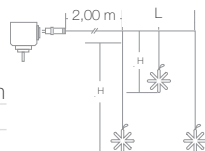

**JF270**

Stalactite 3 étoiles 3 descentes  
3 stars 3 strings stalactite  
L x H 1,00m x 0,25m & 0,55m  
P(W) 7W  
⚡ 24V  
Led ○ x 75  
Cable ●  
Anim →→→→

**JF275**

Stalactite 5 étoiles 5 descentes  
5 stars 5 strings stalactite  
L x H 2,00m x 0,50m & 0,80m  
P(W) 16W  
⚡ 24V  
Led ○ x 125  
Cable ●  
Anim →→→→