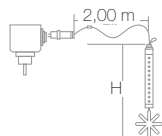

**JF270**

Stalactite 3 étoiles 3 descentes  
3 stars 3 strings stalactite  
L x H 1,00m x 0,25m & 0,55m  
P(W) 7W  
⚡ 24V  
Led ○ x 75  
Cable ●  
Anim →→→→

**JF275**

Stalactite 5 étoiles 5 descentes  
5 stars 5 strings stalactite  
L x H 2,00m x 0,50m & 0,80m  
P(W) 16W  
⚡ 24V  
Led ○ x 125  
Cable ●  
Anim →→→→