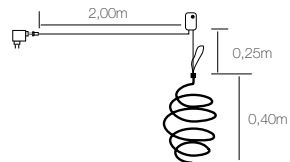

H 0,40m

P(W) 7W

⚡ 24V

Led ● x 60

Cable ●

Anim 4 🌀

☒ Guirlandes Feutrine Noël  
*Christmas Felt Garlands*

**A814**  
 Guirlande feutrine renne blanc  
*White reindeer felt garland*