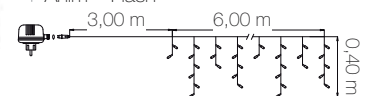

JFM16A

Stalactite Flash blanc pur & Led blanc chaud
White flash and warm white LED stalactite

L x H 8,00m x 0,40m
P(W) 16W
⚡ 24V
Led x 30 + x 150
Cable
Anim Flash