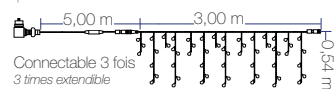

JFL311

Stalactite Cherylight® Led RGB
RGB LED Cherylight® Stalactite

L x H 3,00m x 0,54m
P(W) 30W
↔ 24V
Led RGB x 72
Cable ●
Anim RGB