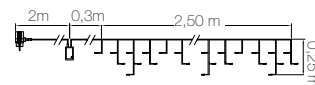

⊗x Stalactites Led
Led Stalactites

JF350C
Stalactite Led
Led Stalactite

L x H	2,50m x 0,25m
P(W)	6W
⚡	24V
Led	○ x 56
Cable	○
Anim	16 🌀

JF350D
Stalactite Led
Led Stalactite

L x H	2,50m x 0,25m
P(W)	6W
⚡	24V
Led	● x 56
Cable	○
Anim	16 🌀

JF350M
Stalactite Led
Led Stalactite

L x H	2,50m x 0,25m
P(W)	6W
⚡	24V
Led	🌈 x 56
Cable	○
Anim	16 🌀