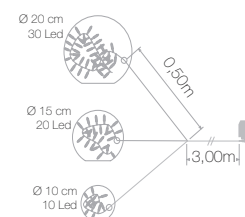

JFB01LR

3 boules de verre rouge
3 red glass balls

Ø 20cm - 15cm - 10cm

P(W) 2,4W

↔ 24V

Led ● x 60

Cable ● transparent

Anim Fixe/steady