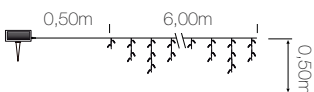

**JFS020C**

L 16,00m  
P(W) 1W  
⚡ 1,2V  
Led 🌈 x 175  
Cable ●  
Anim 8

Stalactite solaire 6m  
6m solar stalactite

**JFS035**

L x H 6,00m x 0,50m  
P(W) 1W  
⚡ 1,2V  
Led ○ x 128  
Cable ●  
Anim 8

3 - guirlandes déco