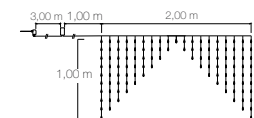

xx Double Rideaux triangle Led "High Speed"
Double 'High Speed' Led triangle curtains

JFHS40	JFHS40B
L x H 2,00m x 1,00m	L x H 2,00m x 1,00m
P(W) 11W	P(W) 11W
↘ 12V	↘ 12V
Led ○ x 110	Led ● x 110
Cable ●	Cable ●
Anim 6 🎵	Anim 6 🎵