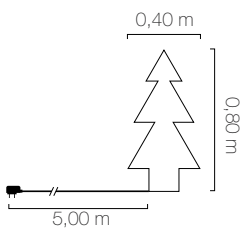

**JTO100V**

Arbre holographique 2D vert  
Green holographic 2D tree

H x L 0,80m x 0,40m

P(W) 1,2W

⚡ 24V

Led ○ x 19 + ● x 1

Cable ●

Anim Flash