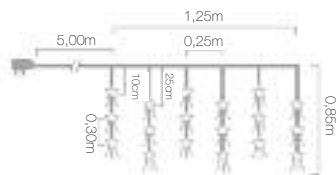

⊗ Étoiles & Fibre Optique
Stars & Fiber Optic

JF362
Rideau étoiles & fibre optique 6 descentes
6 strings fiber optic & stars curtain
H x L 0,85m x 1,25m
P(W) 1,2W
↔ 24V
Led ○ x 18
Cable ●
Anim Fixe/steady