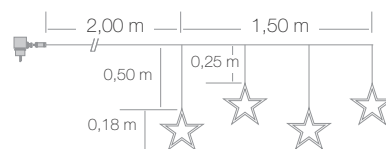

A798

Stalactite 4 étoiles velours
4 velvet stars stalactite

L	1,50m
H	0,43m & 0,68m
P(W)	5W
↵	24V
Led	○ x 40
Cable	●
Anim	Fixe/steady