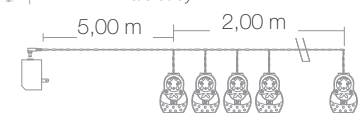

⊗ | Guirlande Poupées Russes
Russian Dolls Garland

JFP32

Guirlande poupées russes
Russian dolls garland

L 2,00m

P(W) 2W

⚡ 24V

Led ○ x 8

Cable ●

Anim Fixe/steady