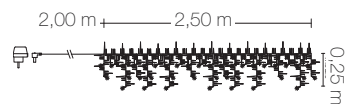

JFA928L

Stalactite feutrine
Felt stalactite

L x H	2,50m x 0,25m
P(W)	2,4W
⚡	24V
Led	○ x 56
Cable	●
Anim	Fixe/steady