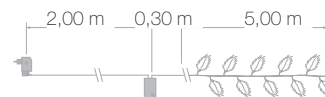

JFF61
Rideau plumes noires
Black feather curtain
L x H 1,00m x 1,50m
P(W) 5W
⚡ 24V
Led ● x 72
Cable ●
Anim **16** 🌀

JFF02, JFF02P