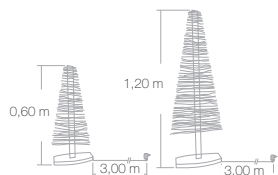

Sapins Bois

Wooden christmas Trees

A787G

Sapin bois doré
Golden Xmas tree

H	60cm
P(W)	2,4W
⚡	24V
Led	● x 30
Cable	● or/gold transparent
Anim	Fixe/steady

A787T

Sapin bois argenté
Silver Xmas tree

H	60cm
P(W)	2,4W
⚡	24V
Led	○ x 30
Cable	○ argent/silver transparent
Anim	Fixe/steady

A788G

Sapin bois doré
Golden Xmas tree

H	120cm
P(W)	3,6W
⚡	24V
Led	● x 60
Cable	● or/gold transparent
Anim	Fixe/steady

A788T

Sapin bois argenté
Silver Xmas tree

H	120cm
P(W)	3,6W
⚡	24V
Led	○ x 60
Cable	○ argent/silver transparent
Anim	Fixe/steady