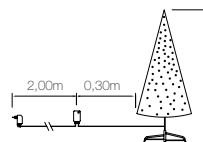

JFF52

Sapin led plumes blanches

Led white feather tree

H 1,20m

P(W) 5W

⚡ 24V

Led ○ x 80

Cable ○

Anim **16** 🎵