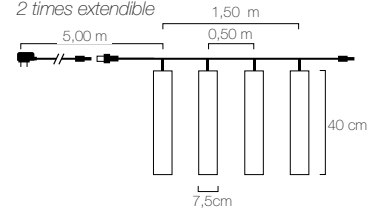

Connectable 2 fois
2 times extendible