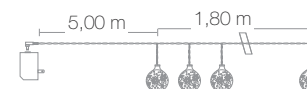

L 1,80m
P(W) 2W
↘ 24V
Led ○ x 10
Cable ●
Anim Fixe/steady