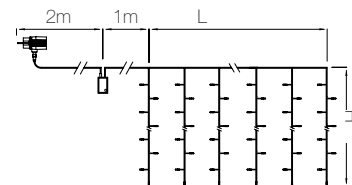

⊗x Rideaux Flicker® Led
Flicker Led® Curtains

JF365
Rideau Flicker® Led
Flicker® Led Garland

LxH	1,00m x 1,50m
P(W)	6W
⚡	24V
Led	○ x 84
Cable	○
Anim	16 %

JF365B
Rideau Flicker® Led
Flicker® Led Garland

LxH	1,00m x 1,50m
P(W)	6W
⚡	24V
Led	● x 84
Cable	○
Anim	16 %

JF365W
Rideau Flicker® Led
Flicker® Led Garland

LxH	1,00m x 1,50m
P(W)	6W
⚡	24V
Led	● x 84
Cable	○
Anim	16 %

JF385
Rideau Flicker® Led
Flicker® Led Garland

LxH	1,00m x 2,00m
P(W)	6W
⚡	24V
Led	○ x 96
Cable	○
Anim	16 %

JF385B
Rideau Flicker® Led
Flicker® Led Garland

LxH	1,00m x 2,00m
P(W)	6W
⚡	24V
Led	● x 96
Cable	○
Anim	16 %

JF385W
Rideau Flicker® Led
Flicker® Led Garland

LxH	1,00m x 2,00m
P(W)	6W
⚡	24V
Led	● x 96
Cable	○
Anim	16 %

JF385C
Rideau Flicker® Led
Flicker® Led Garland

L x H	1,00m x 2,00m
P(W)	6W
⚡	24V
Led	● x 96
Cable	○
Anim	16 %