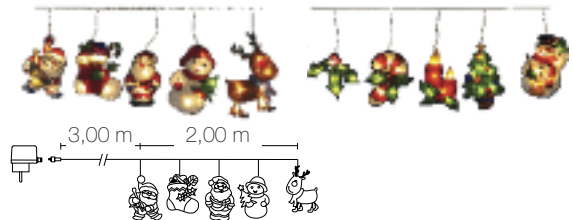

Stalactite snowman, tree candle, candy stick, holly

L x H 2,00m x 0,20m

P(W) 2,4W

⚡ 24V

Led  x 30

Cable

Anim Fixe/steady

Motifs Déco Noël  
Hanging Christmas Decoration Motifs