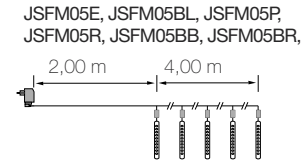

⊗x Guirlandes Mini Tige lumineuse Xled®
Small Tige lumineuse Xled® Garland

JSFM05E
Guirlande Tige lumineuse Xled®
5 tiges de 13cm
Tige lumineuse Xled® Garland
5 tubes of 13 cm

L	4,00m
P(W)	0,6W
⚡	3V
Led	○ x 55
Cable	●
Anim	Xled®

JSFM05BL
Guirlande Tige lumineuse Xled®
5 tiges de 13cm
Tige lumineuse Xled® Garland
5 tubes of 13 cm

L	4,00m
P(W)	0,6W
⚡	3V
Led	● x 55
Cable	●
Anim	Xled®

JSFM05P
Guirlande Tige lumineuse Xled®
5 tiges de 13cm
Tige lumineuse Xled® Garland
5 tubes of 13 cm

L	4,00m
P(W)	0,6W
⚡	3V
Led	● x 55
Cable	●
Anim	Xled®