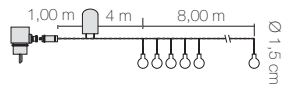

Guirlandes Cherylight®
Cherylight® Garlands

RA310

Guirlande Cherylight® Led blanc
White LED Cherylight® Garland

L 8,00m
P(W) 6W
↔ 24V
Led ○ x 64
Cable ●
Anim 8

RA311

Guirlande Cherylight® Led RGB
RGB LED Cherylight® Garland

L 8,00m
P(W) 10W
↔ 24V
Led RGB x 64
Cable ●
Anim RGB