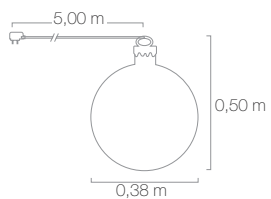

JT142

Village argent
Silver village

H x L 0,50m x 0,38m

P(W) 1,2W

⚡ 24V

Led ○ x 20

Cable ●

Anim Fixe/steady