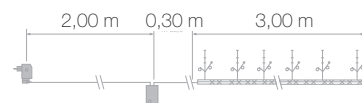

Guirlande de baies ivoire  
*Ivory berries garland*

L 3,00m

P(W) 5W

⚡ 24V

Led ● x 36

Cable ● papier brun / brown paper

Anim 16 🎵

⊗ Brindilles  
Twigs