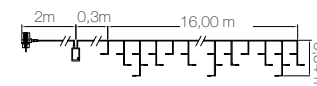

JFL39
Stalactite Led
Led Stalactite

L x H	16,00m x 0,54m
P(W)	10,5W
⚡	24V
Led	○ x 256
Cable	○
Anim	16 🌀

JFL39A
Stalactite Led
Led Stalactite

L x H	16,00m x 0,54m
P(W)	10,5W
⚡	24V
Led	● x 256
Cable	○
Anim	16 🌀

JFL39B
Stalactite Led
Led Stalactite

L x H	16,00m x 0,54m
P(W)	10,5W
⚡	24V
Led	● x 256
Cable	○
Anim	16 🌀

JFL39C
Stalactite Led
Led Stalactite

L x H	16,00m x 0,54m
P(W)	10,5W
⚡	24V
Led	🌈 x 256
Cable	○
Anim	16 🌀