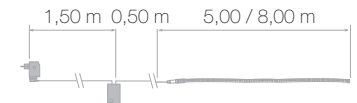

NLED08C

Fil lumière® led multi 8m
8m multi Led Ropelight®

L	8,00m
P(W)	18,4W
⚡	230V
Led	🌈 x 160
Tube	transparent
Anim	8 🌀