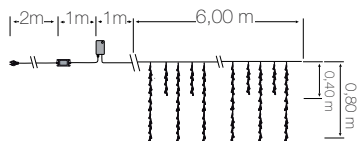

xx Stalactites Led "High Speed"
'High Speed' Led stalactites

JFHS37	JFHS37B
L x H 6,00m x 0,80m	L x H 6,00m x 0,80m
P(W) 36W	P(W) 36W
↘ 24V	↘ 24V
Led ○ x 450	Led ● x 450
Cable ●	Cable ●
Anim 18 🎵	Anim 18 🎵