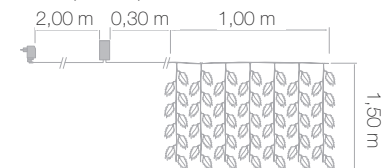

JFF60, JFF61, JFF63