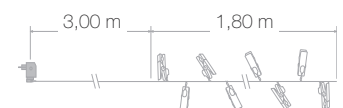

L 1,80m

P(W) 2,4W

⚡ 24V

Led 🌈 x 10

Cable ●

Anim Fixe/steady

☒ Rideaux & Guirlandes Étoiles  
Star Curtains & Garlands

**JF360E**