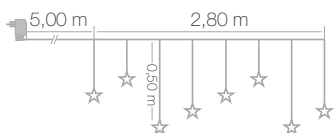

Rideau étoiles blanches 8 descentes  
White star curtain - 8 strings

L x H 2,80m x 0,50m

P(W) 3,8W

⚡ 24V

Led ○ x 56

Cable ●

Anim Fixe/steady

**JF360M**