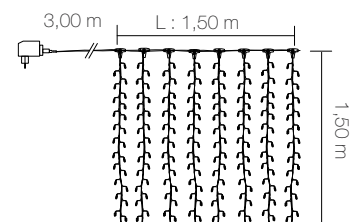

Rideau Flicker Led® RGB
RGB Flicker Led® Curtain

JF300
Rideau Flicker Led® RGB
<i>RGB Flicker Led® Curtain</i>
L x H 1,50m x 1,50m
P(W) 11W
⚡ 24V
Led RGB x 96
Cable ●
Anim RGB