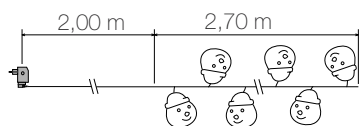

JF369K

Guirlande champignons
Mushrooms garland

L	2,70m
P(W)	3W
⚡	24V
Led	○ x 10
Cable	●
Anim	Fixe/steady