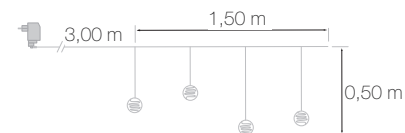

Stalactites de 4 boules flash
4 Flashing Balls Stalactites

JFB02
4 boules transparentes flash blanc pur
4 white flashing transparent balls

L x H	1,50m x 0,50m
P(W)	3W
↖	3V
Led	○ x 32
Cable	●
Anim	Flash

JFB02A
4 boules transparentes flash blanc chaud
4 warm white flashing transparent balls

L x H	1,50m x 0,50m
P(W)	3W
↖	3V
Led	☀ x 32
Cable	●
Anim	Flash

JFB03
4 boules dépolies flash blanc pur
4 white flashing frosted balls

L x H	1,50m x 0,50m
P(W)	3W
↖	3V
Led	○ x 32
Cable	●
Anim	Flash

JFB03A
4 boules dépolies flash blanc pur
4 warm white flashing frosted balls

L x H	1,50m x 0,50m
P(W)	3W
↖	3V
Led	☀ x 32
Cable	●
Anim	Flash