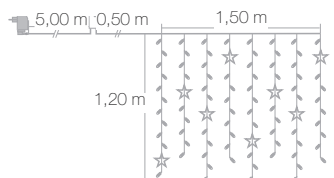

Rideau étoiles blanches 8 descentes  
White stars curtain - 8 strings

L x H 1,50m x 1,20m

P(W) 8W

⚡ 24V

Led ○ x 104

Cable ●

Anim 8 ✖

**JFP360**