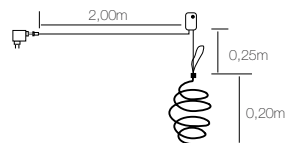

H 0,40m

P(W) 7W

⚡ 24V

Led ● x 60

Cable ●

Anim 4 🌀

☒ Guirlandes Feutrine Noël  
*Christmas Felt Garlands*

**A814**  
 Guirlande feutrine renne blanc  
*White reindeer felt garland*